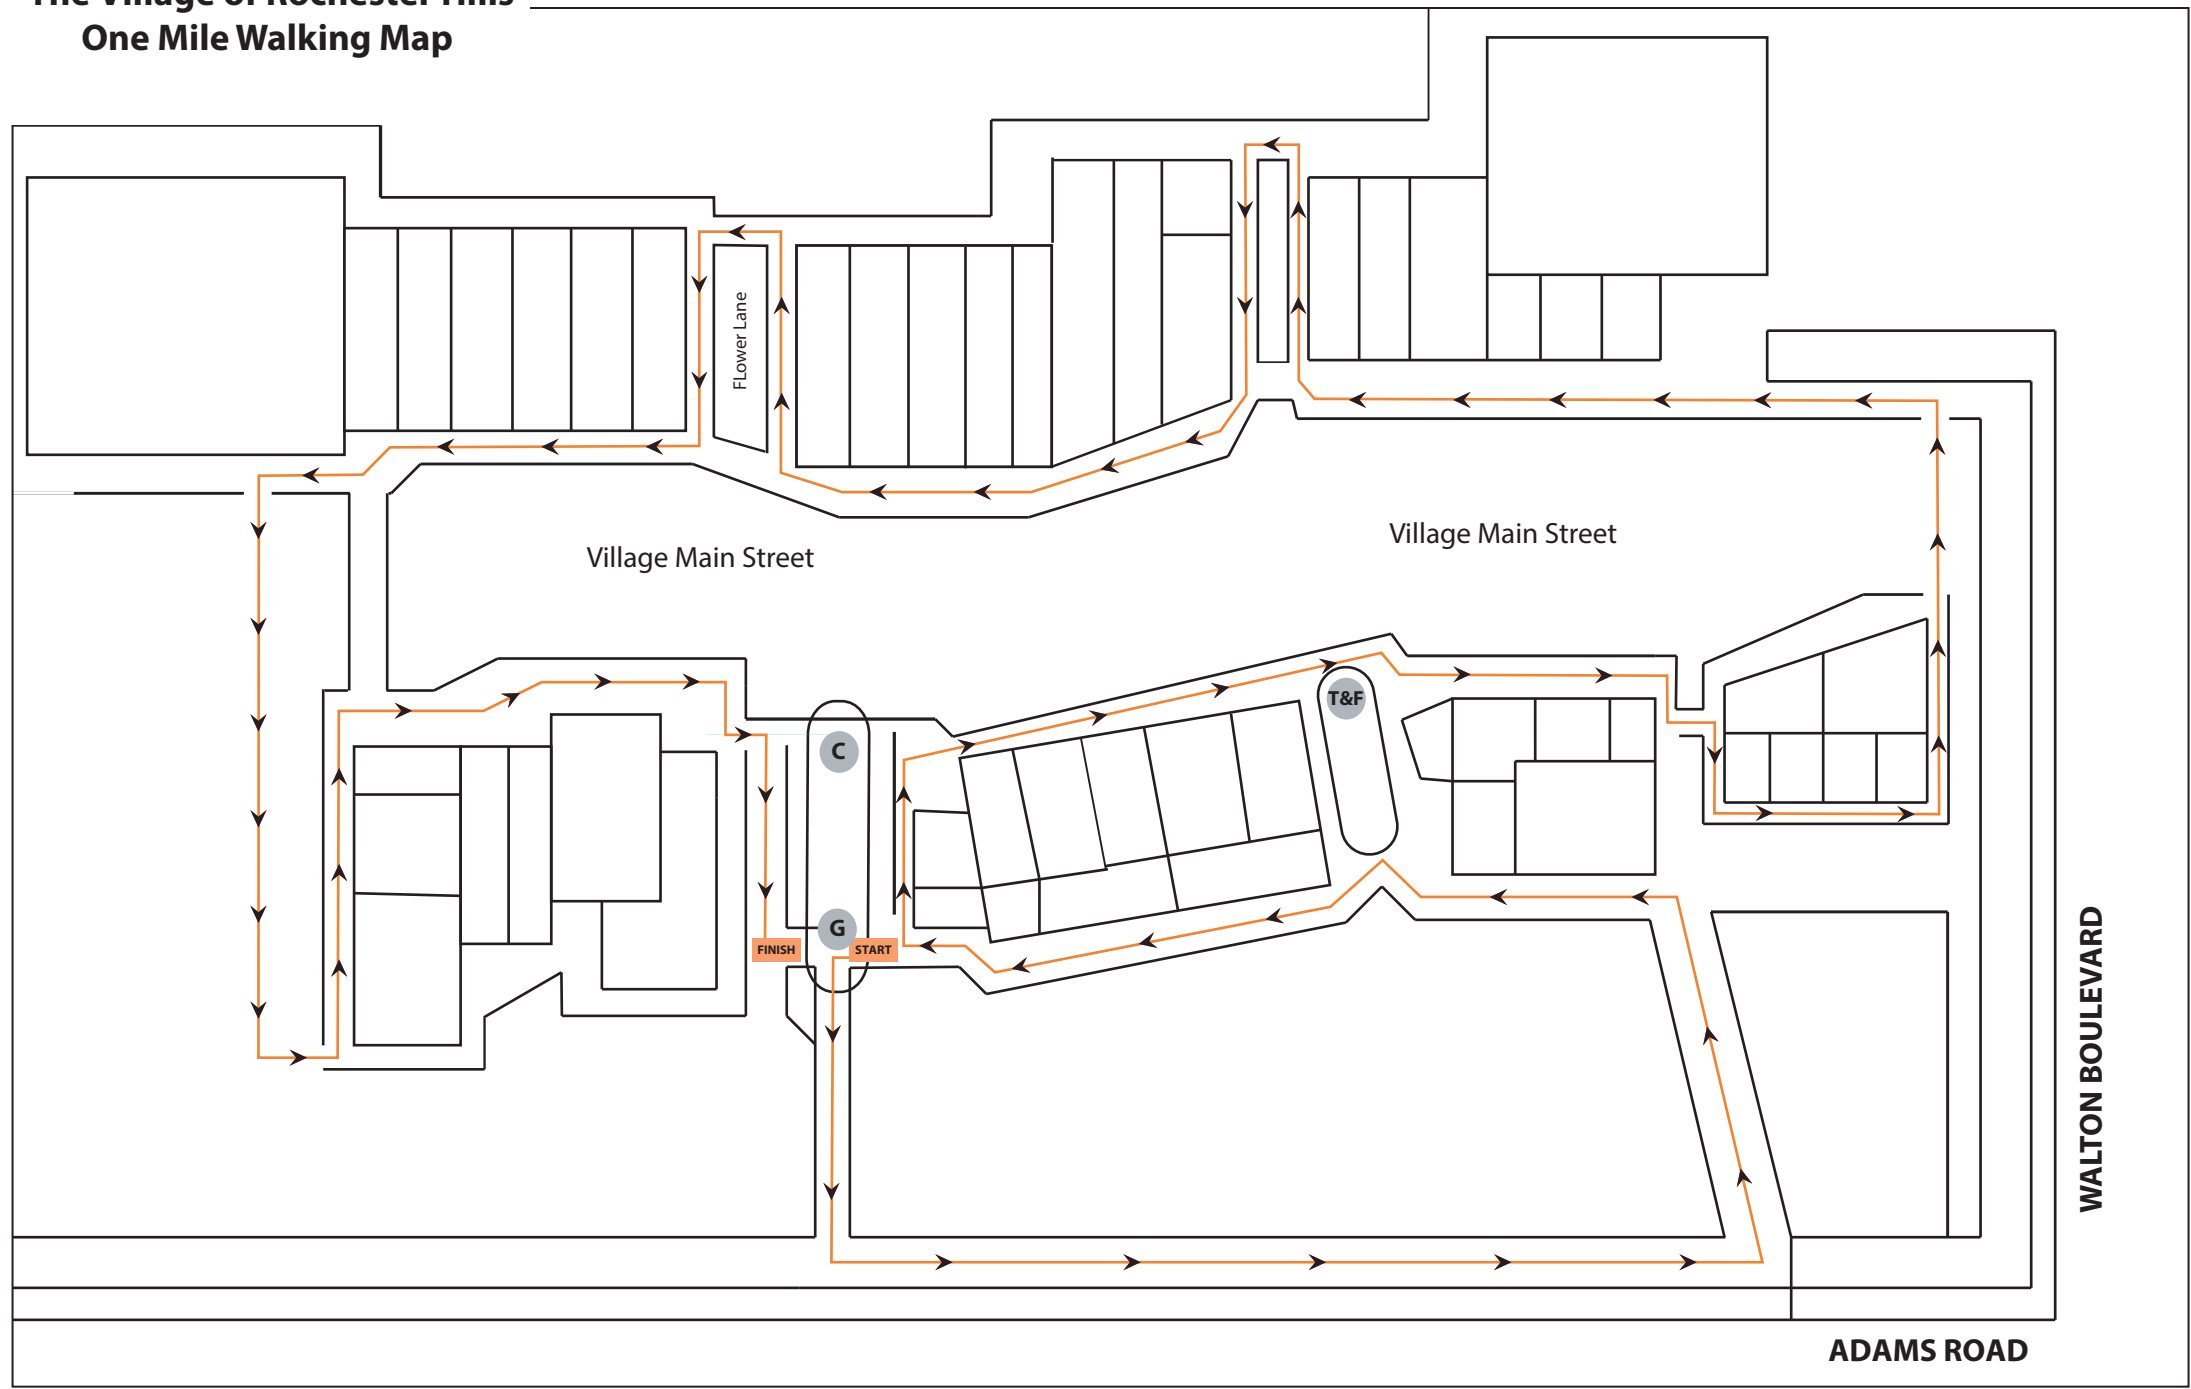

The Village of Rochester Hills One Mile Walking Map

C	- Clock Tower		- Direction
G	- Gazebo		- Path
T&F	- Tree & Fountain		